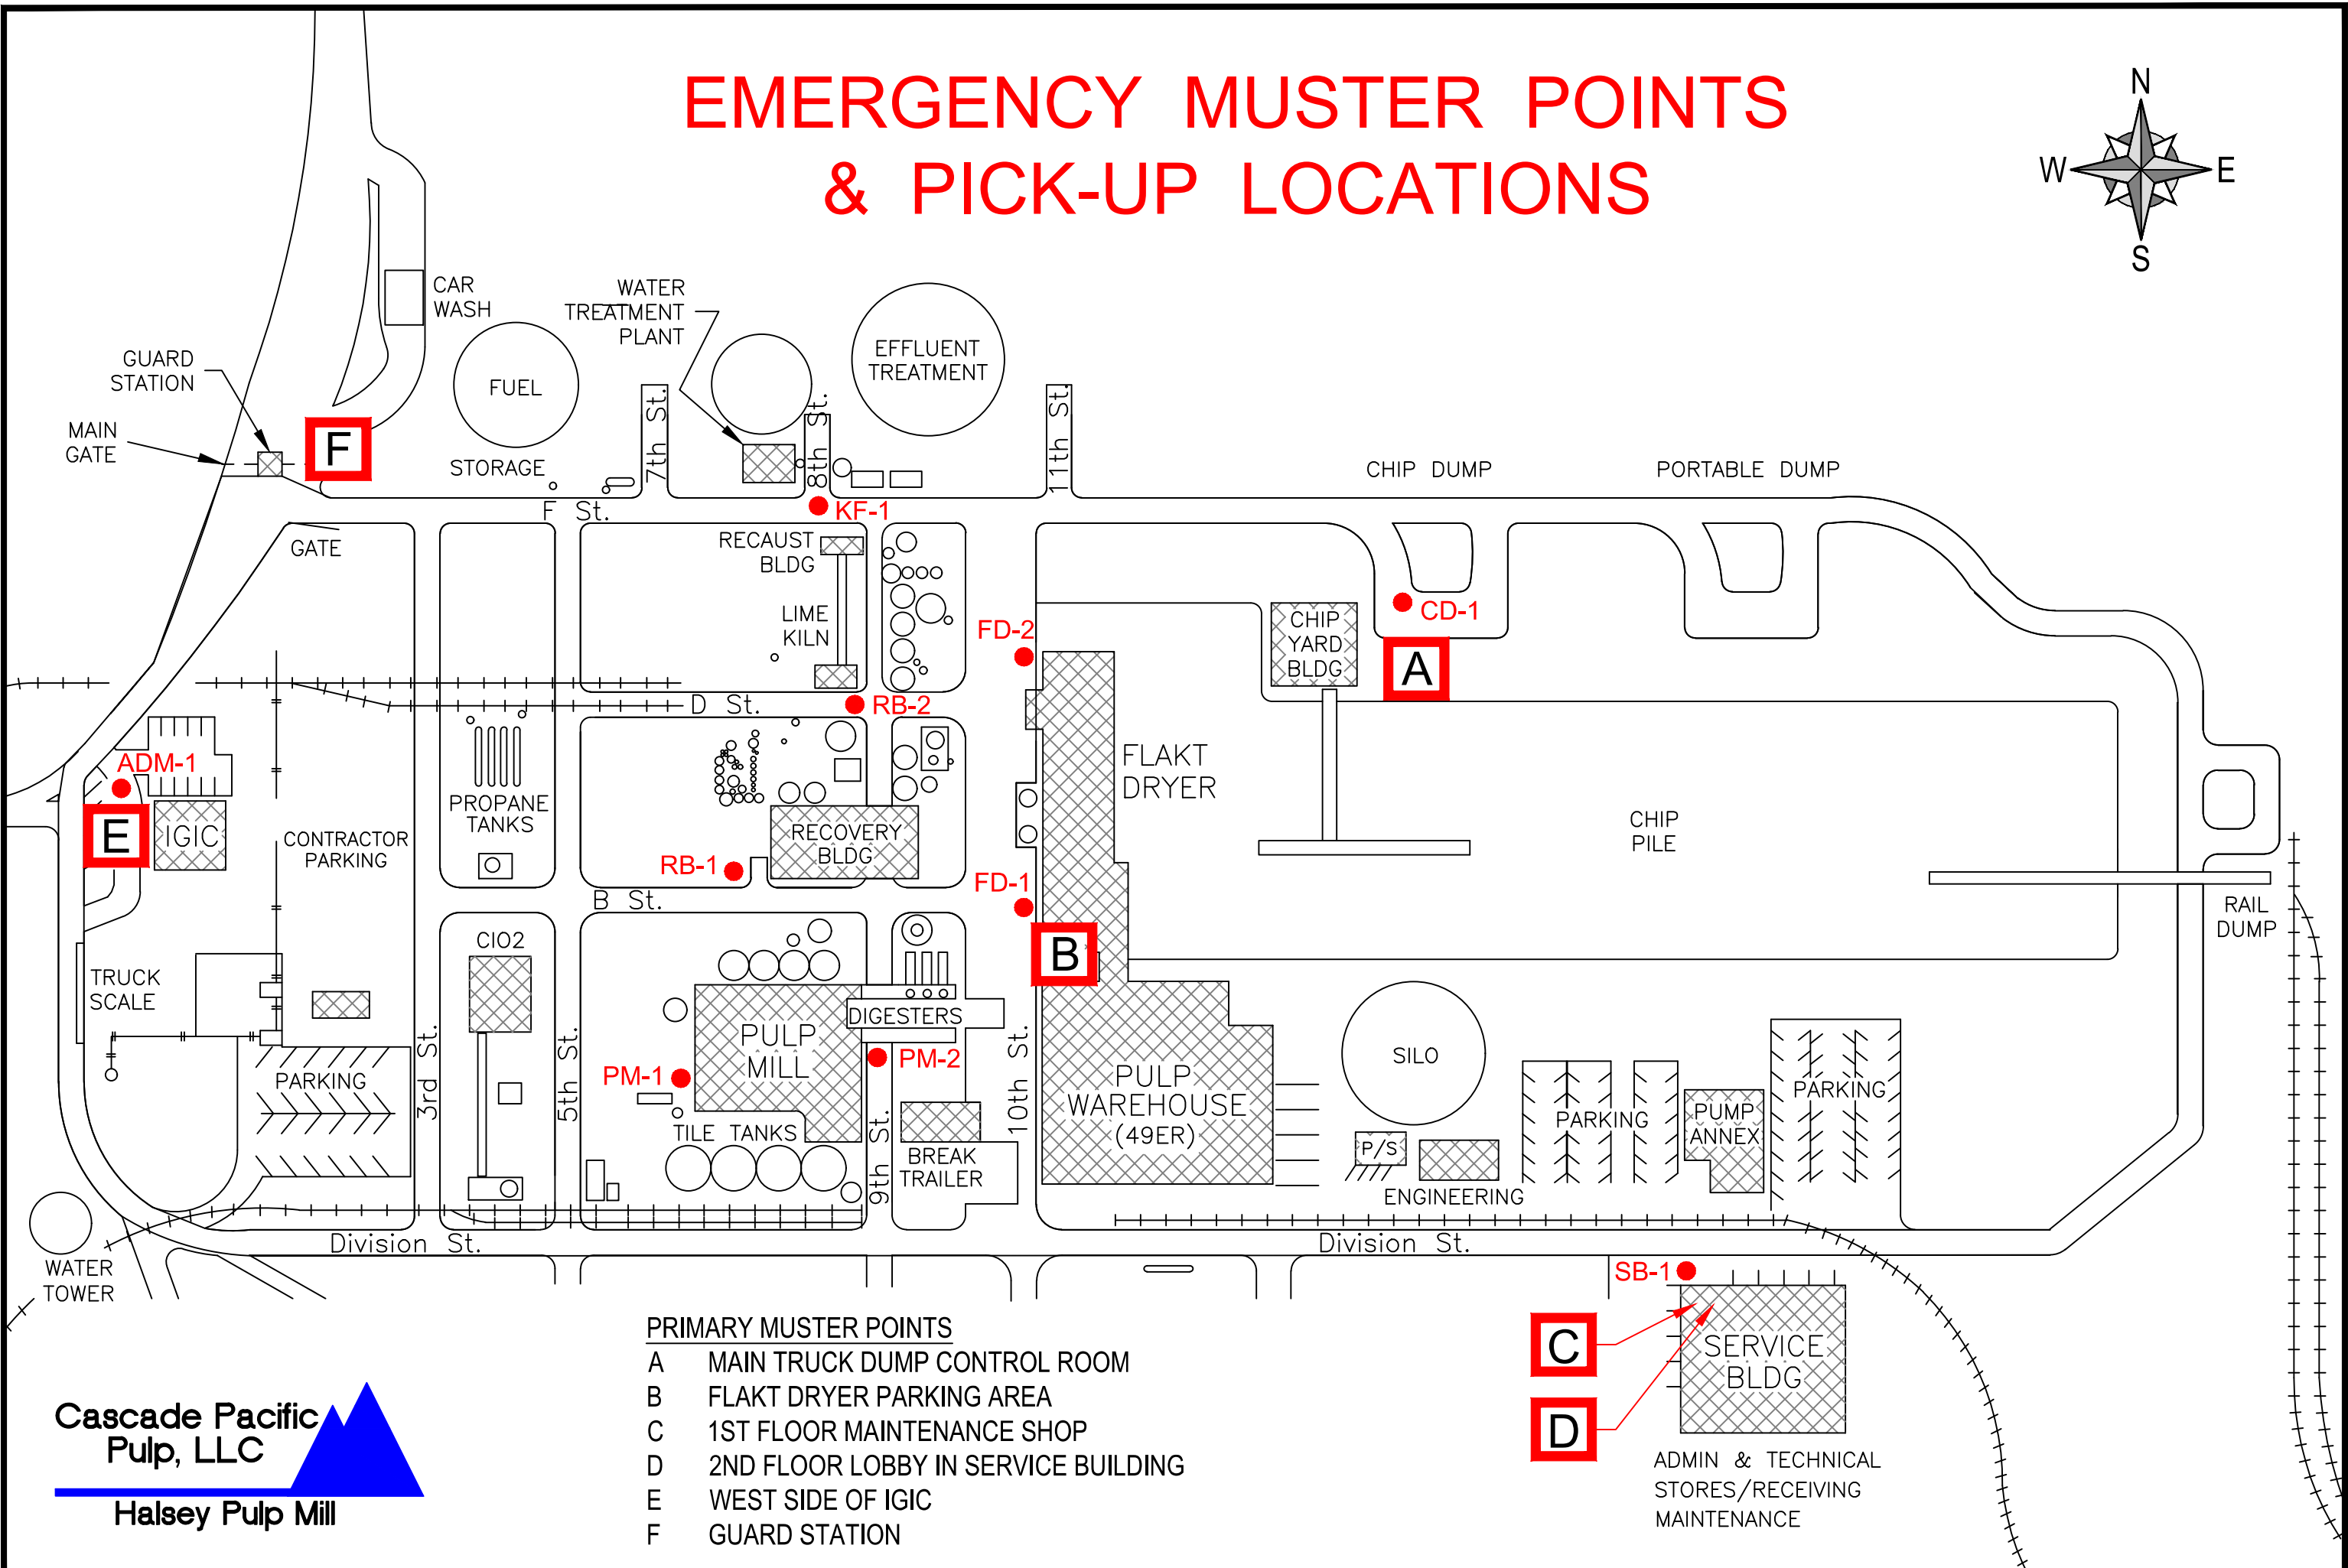

EMERGENCY MUSTER POINTS & PICK-UP LOCATIONS

PRIMARY MUSTER POINTS

- A MAIN TRUCK DUMP CONTROL ROOM
- B FLAKT DRYER PARKING AREA
- C 1ST FLOOR MAINTENANCE SHOP
- D 2ND FLOOR LOBBY IN SERVICE BUILDING
- E WEST SIDE OF IGIC
- F GUARD STATION